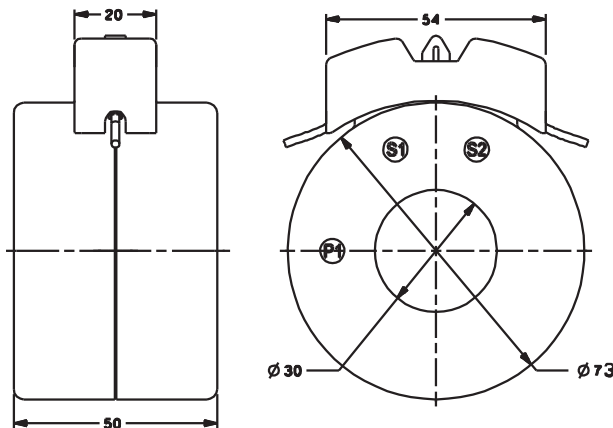

Primary Current	RISH CT TW-2			
	Accuracy			
	0.2	0.5S	0.5	1.0
50A	-	-	-	1.5VA
60A	-	-	-	1.5VA
75A	-	-	1.5VA	2.5VA
100A	-	-	2.5VA	5VA
120A	-	-	2.5VA	5VA
125A	-	-	2.5VA	5VA
150A	-	2.5VA	5VA	10VA
200A	2.5VA	5VA	10VA	15VA