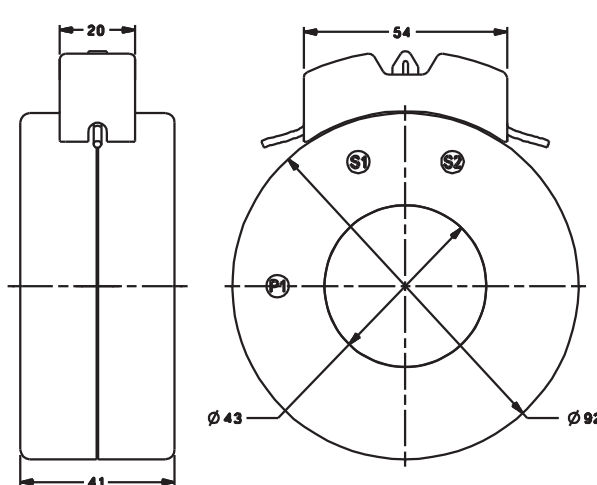

RISH CT TW - 3

Primary Current	RISH CT TW-3			
	Accuracy			
	0.2	0.5S	0.5	1.0
50A	-	-	-	-
60A	-	-	-	-
75A	-	-	-	1VA
80A	-	-	-	1.5VA
100A	-	-	1VA	2.5VA
120A	-	-	1VA	2.5VA
125A	-	-	1VA	2.5VA
150A	-	-	1.5VA	3.75VA
200A	1.5VA	5VA	5VA	10VA
250A	2.5VA	7.5VA	7.5VA	15VA
300A	3.75VA	10VA	10VA	20VA

ALL DIMENSIONS ARE IN MM