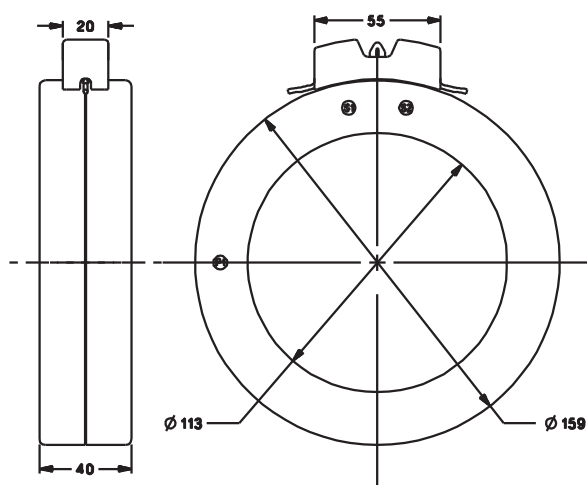

RISH CT TW - 6

Primary Current	RISH CT TW-6			
	Accuracy			
	0.2	0.5S	0.5	1.0
600A	1.5VA	3.75VA	5VA	10VA
800A	2.5VA	7.5VA	10VA	15VA
1000A	3.75VA	7.5VA	10VA	15VA
1200A	15VA	15VA	20VA	30VA
1250A	15VA	15VA	20VA	30VA
1500A	15VA	15VA	20VA	30VA
1600A	15VA	15VA	20VA	30VA
2000A	15VA	20VA	25VA	45VA
2500A	15VA	20VA	25VA	45VA
3000A	15VA	25VA	30VA	45VA
3200A	15VA	25VA	30VA	45VA

ALL DIMENSIONS ARE IN MM