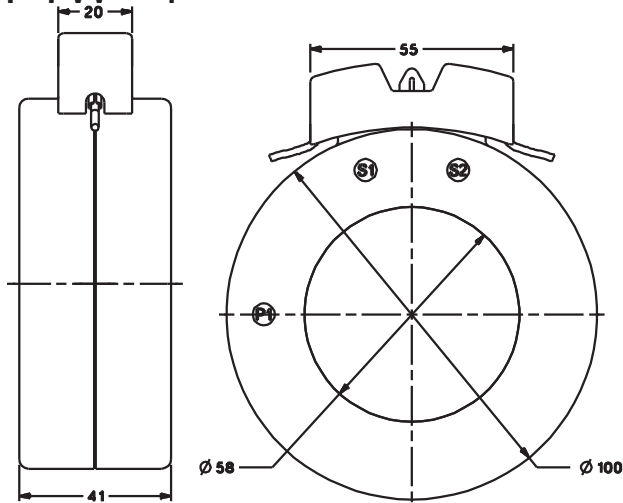

ALL DIMENSIONS ARE IN MM

RISH CT TW - 4

Primary Current	RISH CT TW-4			
	Accuracy			
	0.2	0.5S	0.5	1.0
120A	-	-	-	1VA
125A	-	-	-	1.5VA
150A	-	-	1VA	2.5VA
200A	-	1.5VA	2.5VA	5VA
250A	-	2.5VA	3.75VA	7.5VA
300A	-	3.75VA	5VA	10VA
400A	5VA	7.5VA	10VA	20VA
500A	7.5VA	10VA	15VA	25VA
600A	10VA	15VA	15VA	25VA