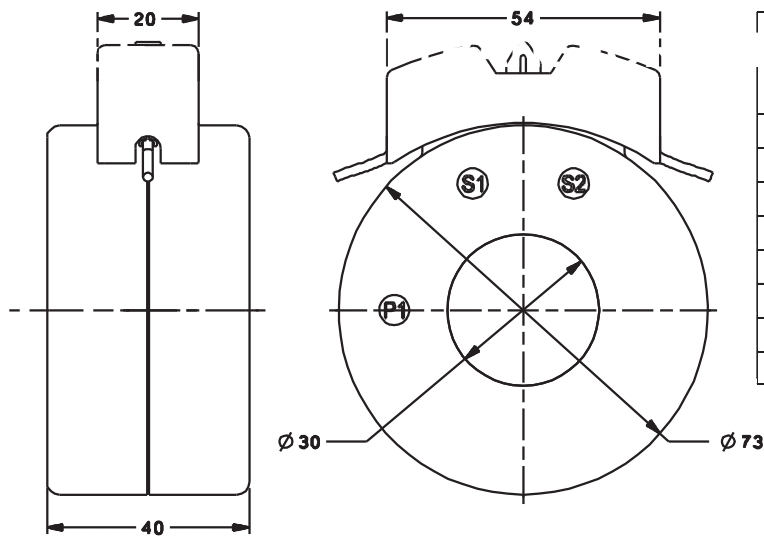

LOW VOLTAGE CURRENT TRANSFORMER

RISHABH TW SERIES

Data Sheet

ROUND CURRENT
TRANSFORMER

TW CT SERIES

RISH CT TW - 1

Primary Current	RISH CT TW-1	
	Accuracy	
	0.5	1.0
50A	-	1.5VA
60A	-	1.5VA
75A	-	1.5VA
100A	1.5VA	2.5VA
120A	1.5VA	2.5VA
125A	2.5VA	3.75VA
150A	2.5VA	5VA
200A	5VA	10VA

ALL DIMENSIONS ARE IN MM

RISH CT TW - 4

Primary Current	RISH CT TW-4			
	Accuracy			
	0.2	0.5S	0.5	1.0
120A	-	-	-	1VA
125A	-	-	-	1.5VA
150A	-	-	1VA	2.5VA
200A	-	1.5VA	2.5VA	5VA
250A	-	2.5VA	3.75VA	7.5VA
300A	-	3.75VA	5VA	10VA
400A	5VA	7.5VA	10VA	20VA
500A	7.5VA	10VA	15VA	25VA
600A	10VA	15VA	15VA	25VA