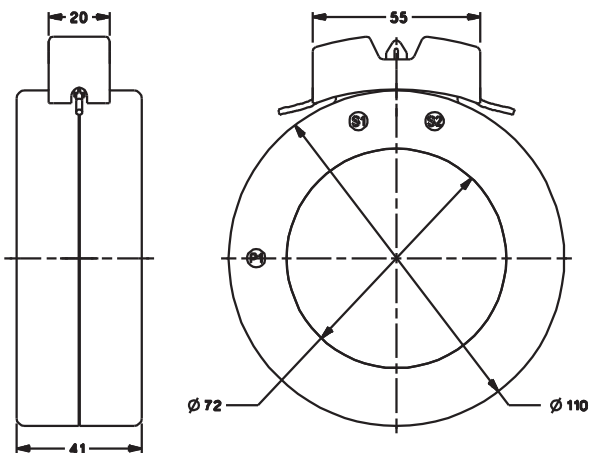

RISH CT TW - 5

Primary Current	RISH CT TW-5			
	Accuracy			
	0.2	0.5S	0.5	1.0
200A	-	-	-	1.5VA
250A	-	-	1.5VA	2.5VA
300A	-	-	2.5VA	5VA
400A	2.5VA	5VA	7.5VA	12.5VA
500A	3.75VA	7.5VA	10VA	15VA
600A	5VA	7.5VA	10VA	15VA
800A	10VA	15VA	15VA	30VA
1000A	10VA	15VA	15VA	30VA